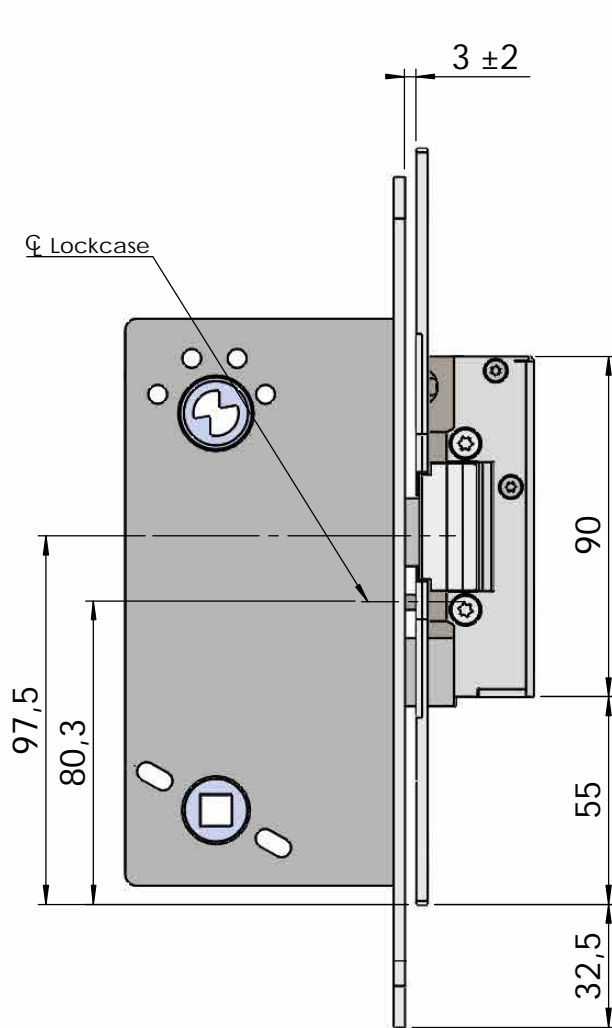

Montering för Modul

This document shall not be copied without owners written allowance and its content shall not be exposed for third part nor be used for unauthorized purpose.

Owner
Stendals EI AB

Title/Description
**STEP 40 med plan stolpe plös 13mm
Montering för Modul**

Drawing no.
ST4009-13

Scale
1:2