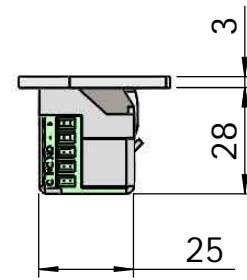

Montering för Modul

This document shall not be copied without owners written allowance and its content shall not be exposed for third part nor be used for unauthorized purpose.

Owner
Stendals EI AB

Title/Description
**STEP 40 med plan stolpe plös 13mm
Montering för Modul**

Drawing no.
ST4009-13

Scale
1:2