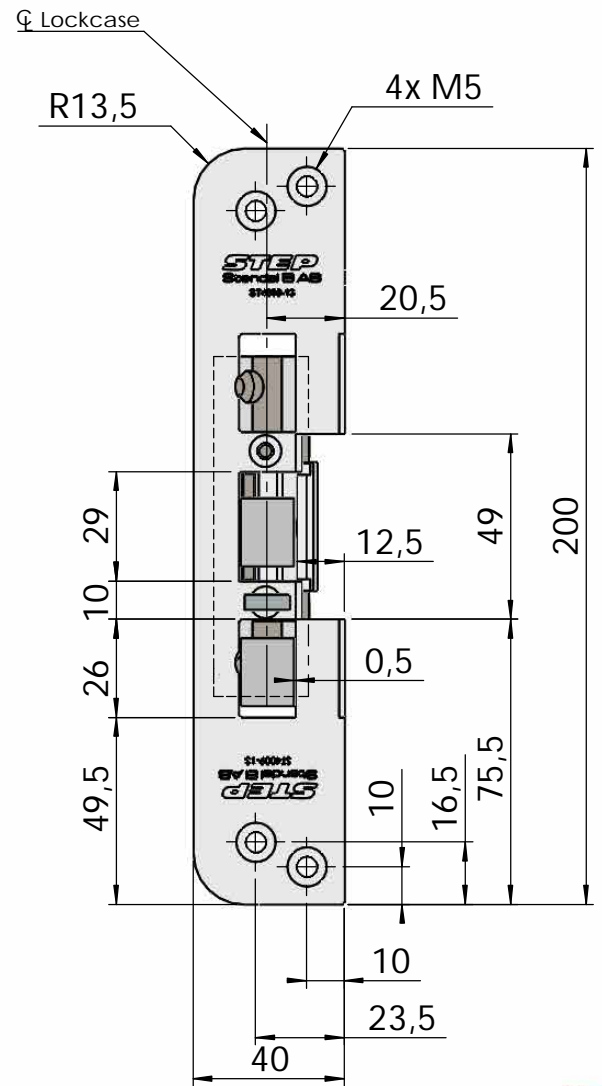

Montering för Modul

This document shall not be copied without owners written allowance and its content shall not be exposed for third part nor be used for unauthorized purpose.

Owner
Stendals EI AB

Title/Description
**STEP 40 med plan stolpe plös 13mm
Montering för Modul**

Drawing no.
ST4009-13

Scale
1:2