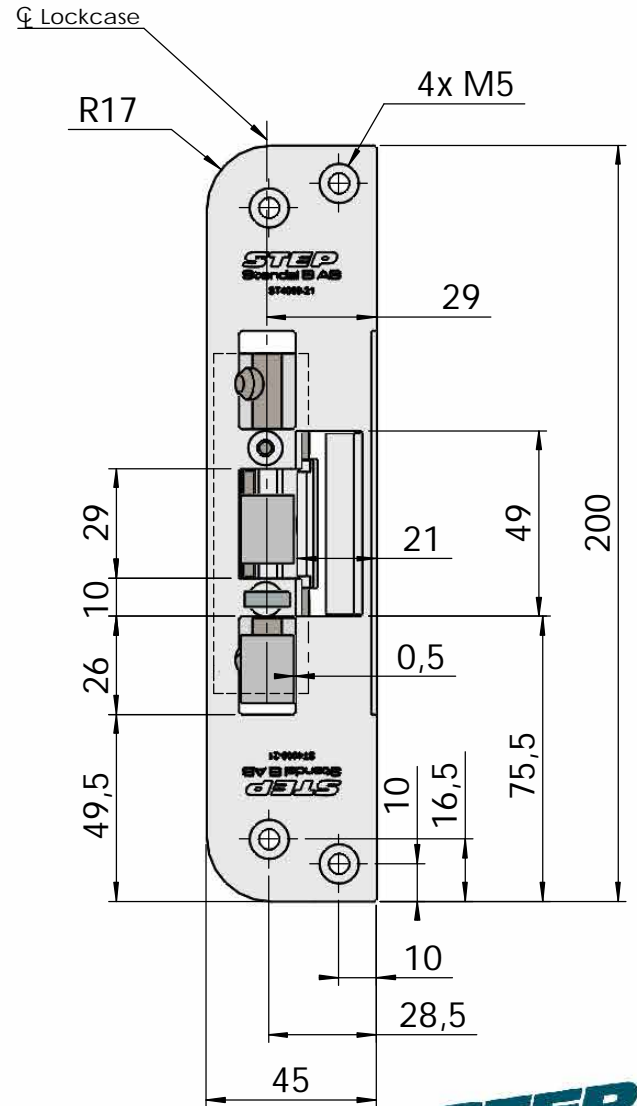

Montering för Modul

This document shall not be copied without owners written allowance and its content shall not be exposed for third part nor be used for unauthorized purpose.

Owner Stendals EI AB	Title/Description STEP 40 med plan stolpe plös 21mm Montering för Modul
	Drawing no. ST4009-21 Scale 1:2