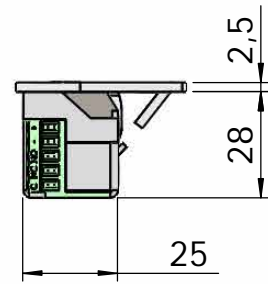

Montering för Modul

This document shall not be copied without owners written allowance and its content shall not be exposed for third part nor be used for unauthorized purpose.

Owner Stendals EI AB	Title/Description STEP 40 med plan stolpe plös 21mm Montering för Modul
	Drawing no. ST4009-21 Scale 1:2