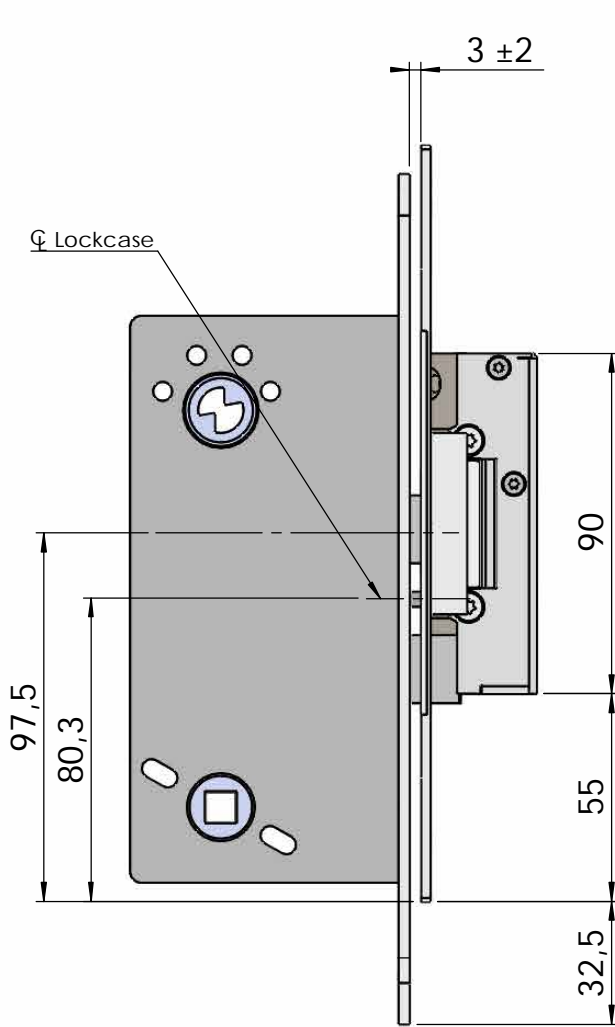

Montering för Modul

This document shall not be copied without owners written allowance and its content shall not be exposed for third part nor be used for unauthorized purpose.

Owner Stendals EI AB	Title/Description STEP 40 med plan stolpe plös 21mm Montering för Modul
	Drawing no. ST4009-21 Scale 1:2