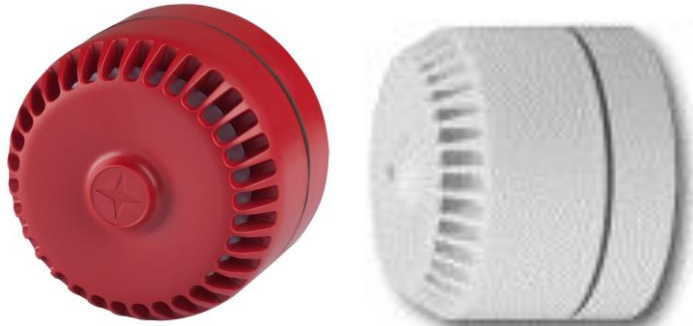

SIR1992-V-LP & SIR1992-R-LP

Indoor sirens

VANDERBILT

Key Features include:

- 32 different tones (user selectable).
- Wide voltage range.
- Secure bayonet style fitting to base.
- Discrete locking screw for siren in base.
- Internal volume control.
- Approved Fire tones and general signalling options.
- Suitable for Fire, Security and industrial applications.
- Quick and easy to install.

SIR1992-V-LP & SIR1992-R-LP

Indoor sirens

VANDERBILT

Description

The SIR1992 is the market leading conventional sounder for fire alarm systems. It is also found in much wider applications such as security, general signalling and process alarms. The wide operating voltage and range of tones available to the user make this flexible sounder adaptable in diverse applications.

VANDERBILT

SIR1992-V-LP & SIR1992-R-LP

Indoor sirens

VANDERBILT

■ Technical Specifications

Supply voltage (nom. 12 V)	9 ... 28 VDC
Current consumption (at 12 VDC)	
- 12 VDC at tone 3	6 mA
- 24 VDC at tone 3	12 mA
Sound output	
- Number of tones	32
- Alarm stages	2
- Output	102 dB @ 24 VDC & 95 dB @ 12 VDC
- Adjustment	10 dB
Monitoring	Reverse polarity
Cable size (terminals)	0.28mm ² to 2.5mm ²
Construction	
- Material	ABS
- Colour	SIR1992-V-LP white, SIR1992-R-LP red
Ambient conditions	
- Operating temperature	-25 ... +70 °C
- Storage temperature	-15 ... +55 °C
- Housing protection (EN60529)	IP54 standard base, IP65 deep base
Dimensions (Ø x H)	93 x 63 mm standard base, 93 x 93 mm deep base

■ Accessories

Type	Art.-No.	Description	Weight
SOCKELVIT	N54539-Z153-A100	Deep base white, IP65	60g
SOCKEL RÖD	NSE2:SOCKEL-ROD	Deep base red, IP65	60g

■ Ordering Information

Type	Art.-No.	Description	Weight
SIR1992-V-LP	N54539-Z146-A100	Indoor siren, white	0.25Kg
SIR1992-R-LP	N54539-Z145-A100	Indoor siren, red	0.25Kg