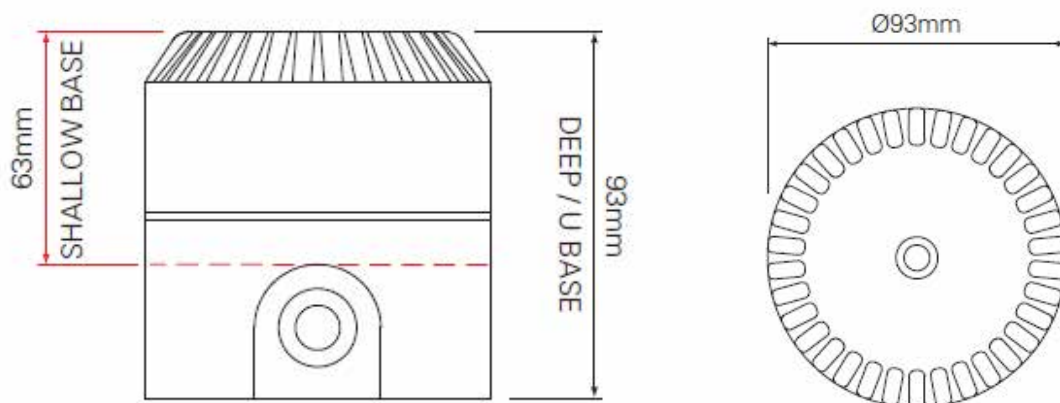

VANDERBILT

SIR1992-V-LP & SIR1992-R-LP

Indoor sirens

VANDERBILT

■ Technical Specifications

Supply voltage (nom. 12 V)	9 ... 28 VDC
Current consumption (at 12 VDC)	
- 12 VDC at tone 3	6 mA
- 24 VDC at tone 3	12 mA
Sound output	
- Number of tones	32
- Alarm stages	2
- Output	102 dB @ 24 VDC & 95 dB @ 12 VDC
- Adjustment	10 dB
Monitoring	Reverse polarity
Cable size (terminals)	0.28mm ² to 2.5mm ²
Construction	
- Material	ABS
- Colour	SIR1992-V-LP white, SIR1992-R-LP red
Ambient conditions	
- Operating temperature	-25 ... +70 °C
- Storage temperature	-15 ... +55 °C
- Housing protection (EN60529)	IP54 standard base, IP65 deep base
Dimensions (Ø x H)	93 x 63 mm standard base, 93 x 93 mm deep base