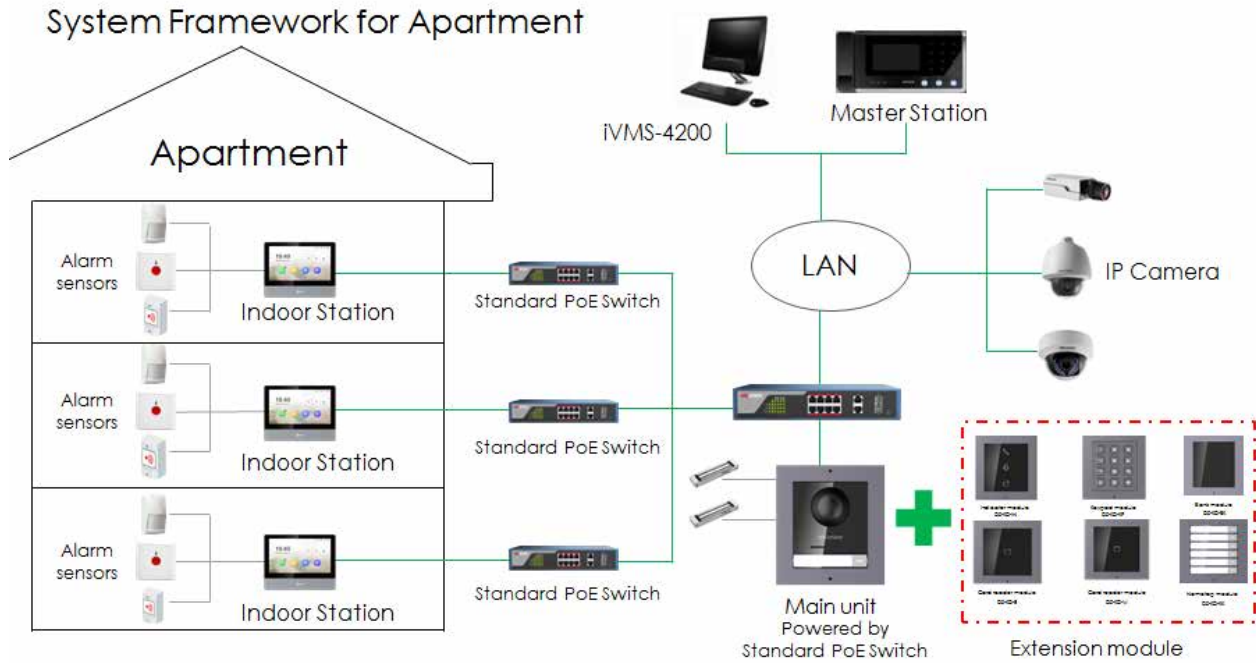

DS-KD-IN Indicator Module

Key Feature

- Indicates the device status: calling, opening door and two-way audio
- Backlight compensation
- Easy to and extend

Available Model

DS-KD-IN

Specification

Model		DS-KD-IN
System parameter	Processor	Embedded MCU Processor
Interfaces	Module-connecting	2(1 Input, 1 Output)
	Debug	1
General	DIP switch	8
	Power input	12 VDC(Powered by the other module)
	Power output	12 VDC(Powered for the other module)
	Power consumption	≤2W
	Working temperature	-40° C to +60° C(-40° F to 140° F)
	Working humidity	10% to 95%
	IP protection level	IP65
	Installation	Flush Mounting, Surface Mounting
	Dimensions (L × W × H)	98.5 mm × 100 mm × 33.7 mm (3.87" × 3.95" × 1.33")

Appearance and Interface

No.	Description
1	Calling Indicator
2	Two-way Audio Indicator
3	Unlock Indicator
4	Module-connecting Interface(output)
5	Module-connecting Interface(input)
6	Debug Port

Typical Application