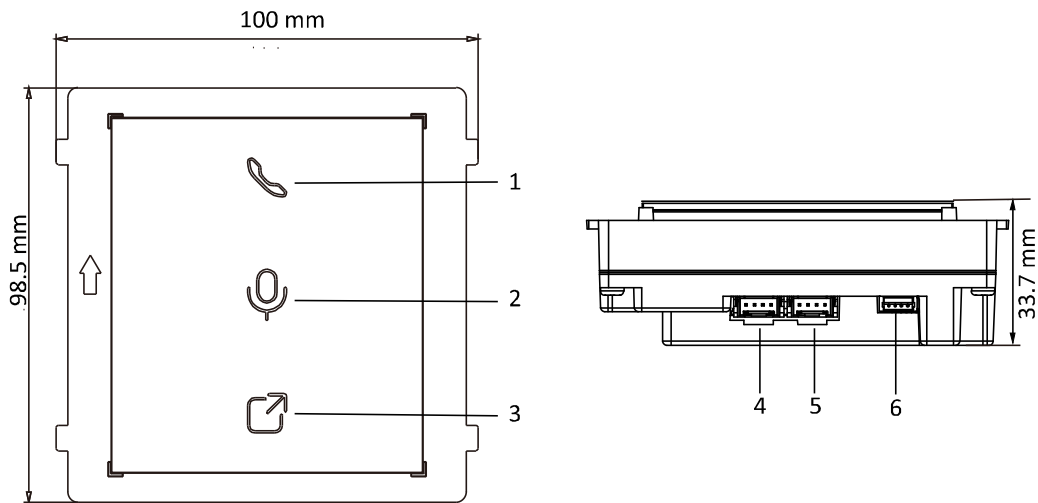

DS-KD-IN Indicator Module

Key Feature

- Indicates the device status: calling, opening door and two-way audio
- Backlight compensation
- Easy to and extend

Available Model

DS-KD-IN

Specification

Model		DS-KD-IN
System parameter	Processor	Embedded MCU Processor
Interfaces	Module-connecting	2(1 Input, 1 Output)
	Debug	1
General	DIP switch	8
	Power input	12 VDC(Powered by the other module)
	Power output	12 VDC(Powered for the other module)
	Power consumption	≤2W
	Working temperature	-40° C to +60° C(-40° F to 140° F)
	Working humidity	10% to 95%
	IP protection level	IP65
	Installation	Flush Mounting, Surface Mounting
	Dimensions (L × W × H)	98.5 mm × 100 mm × 33.7 mm (3.87" × 3.95" × 1.33")

Appearance and Interface

No.	Description
1	Calling Indicator
2	Two-way Audio Indicator
3	Unlock Indicator
4	Module-connecting Interface(output)
5	Module-connecting Interface(input)
6	Debug Port

Typical Application