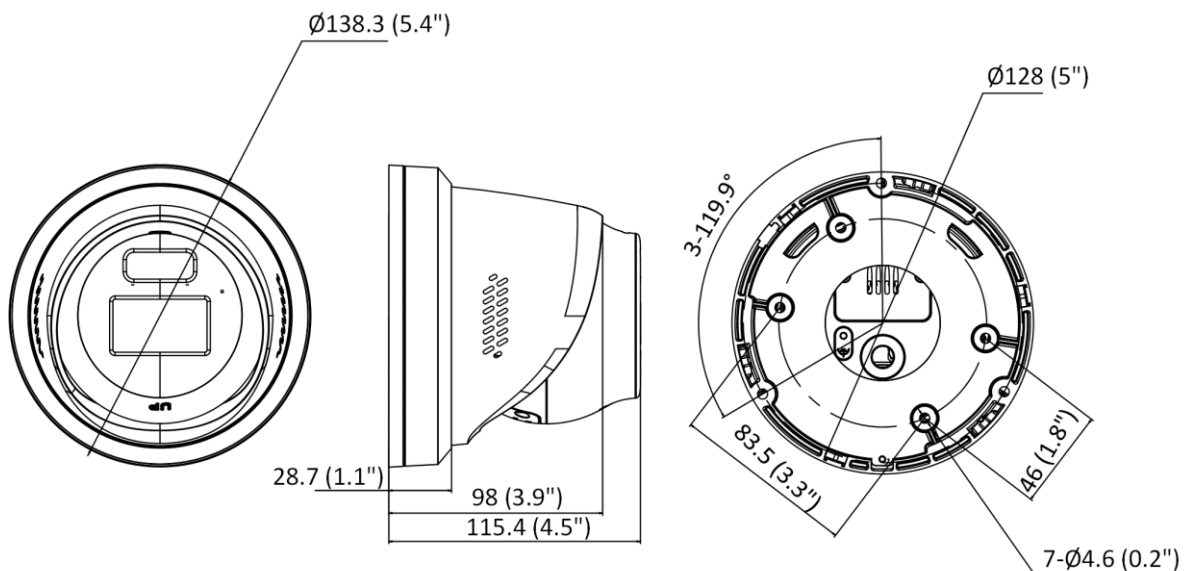

This model has NO SPECIFIC PROTECTION.

Level	Description
Top-level protection	Hikvision products at this level are equipped for use in areas where professional anti-corrosion protection is a must. Typical application scenarios include coastlines, docks, chemical plants, and more.
Moderate protection	Hikvision products at this level are equipped for use in areas with moderate anti-corrosion demands. Typical application scenarios include coastal areas about 2 kilometers (1.24 miles) away from coastlines, as well as areas affected by acid rain.
No specific protection	Hikvision products at this level are equipped for use in areas where no specific anti-corrosion protection is needed.

▪ Dimension

Unit: mm (inch)

▪ Accessory

▪ Optional

DS-1273ZJ-140 Wall Mount	DS-1276ZJ-SUS Corner Mount	DS-1275ZJ-SUS Vertical Pole Mount	DS-1271ZJ-140 Pendant Mount	DS-1273ZJ-140B Wall Mount
DS-1280ZJ-PT6 Junction Box